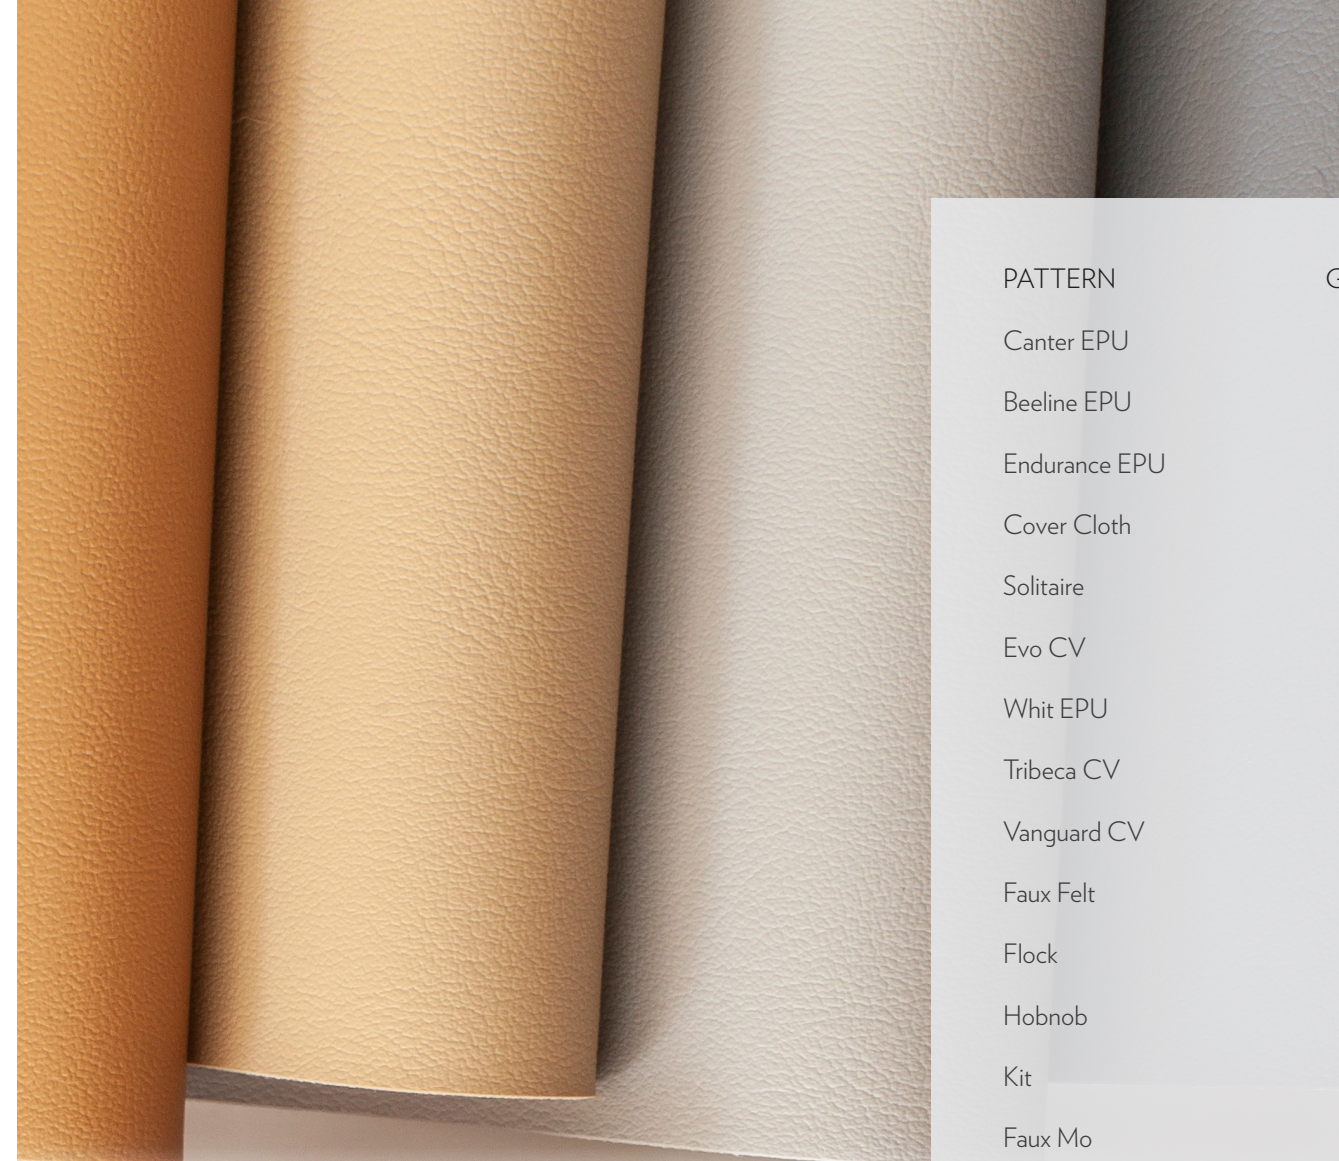

QUARTZ

PACIFIC

BLAZER

EBONY

PATTERN	GRADE
Canter EPU	1
Beeline EPU	2
Endurance EPU	2
Cover Cloth	2
Solitaire	2
Evo CV	2
Whit EPU	3
Tribeca CV	3
Vanguard CV	3
Faux Felt	3
Flock	3
Hobnob	3
Kit	3
Faux Mo	4
Silica	5
Silica Leather	5