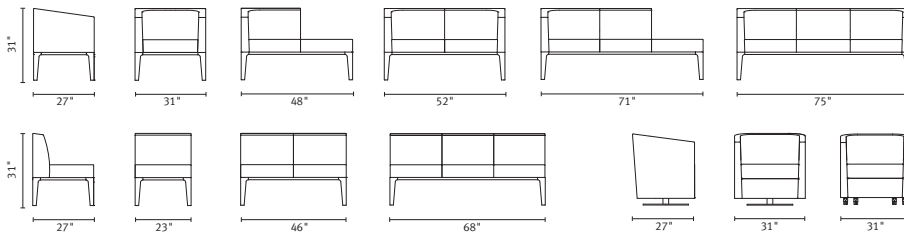

DESIGNED BY QDESIGN

P 714.562.8200 | 800.585.5957 F 714.562.8202
5692 FRESCA DRIVE, LA PALMA, CA 90623
WWW.ARCADIACONTRACT.COM