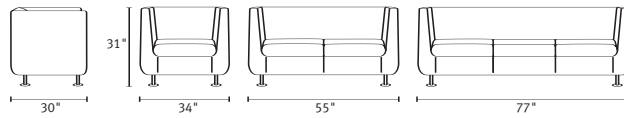

DESIGNED BY DAVID RITCH AND MARK SAFFELL OF 5D STUDIO

Pictured above, left: Lounge #5551 and Sofa #5553.
Pictured above, right: Lounge #5551-RT-CHL with rotating tablet and cup-holder.
Pictured on the cover: Lounge #5551.

P 714.562.8200 | 800.585.5957 F 714.562.8202
5692 FRESCA DRIVE, LA PALMA, CA 90623
WWW.ARCADIACONTRACT.COM