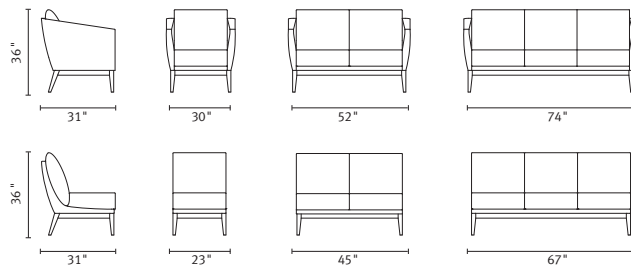

PRODUCT SPECIFICATIONS

Arm and armless lounge, love seat and sofa models. Armless units presented with an elegant upholstered frame.

Wood platform base with 7" height clearance available in Beech, rift-cut White Oak and Walnut. All standard and custom finishes available.

Complementary modular seating, benches and occasional tables offered.

DESIGNED BY CHRISTOPHER PANICHELLA

P 714.562.8200 | 800.585.5957 F 714.562.8202
 5692 FRESCA DRIVE, LA PALMA, CA 90623
 WWW.ARCADIACONTRACT.COM