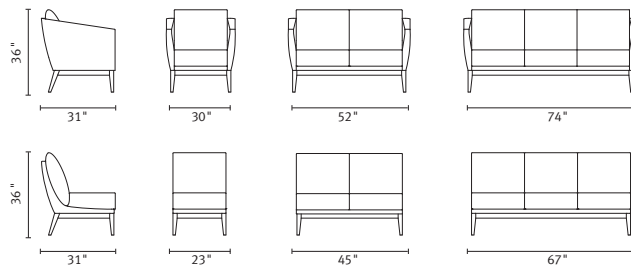

PRODUCT SPECIFICATIONS

Arm and armless lounge, love seat and sofa models. Armless units presented with an elegant upholstered frame.

Wood platform base with 7" height clearance available in Beech, rift-cut White Oak and Walnut. All standard and custom finishes available.

Complementary modular seating, benches and occasional tables offered.

DESIGNED BY CHRISTOPHER PANICHELLA

P 714.562.8200 | 800.585.5957 F 714.562.8202  
 5692 FRESCA DRIVE, LA PALMA, CA 90623  
 WWW.ARCADIACONTRACT.COM