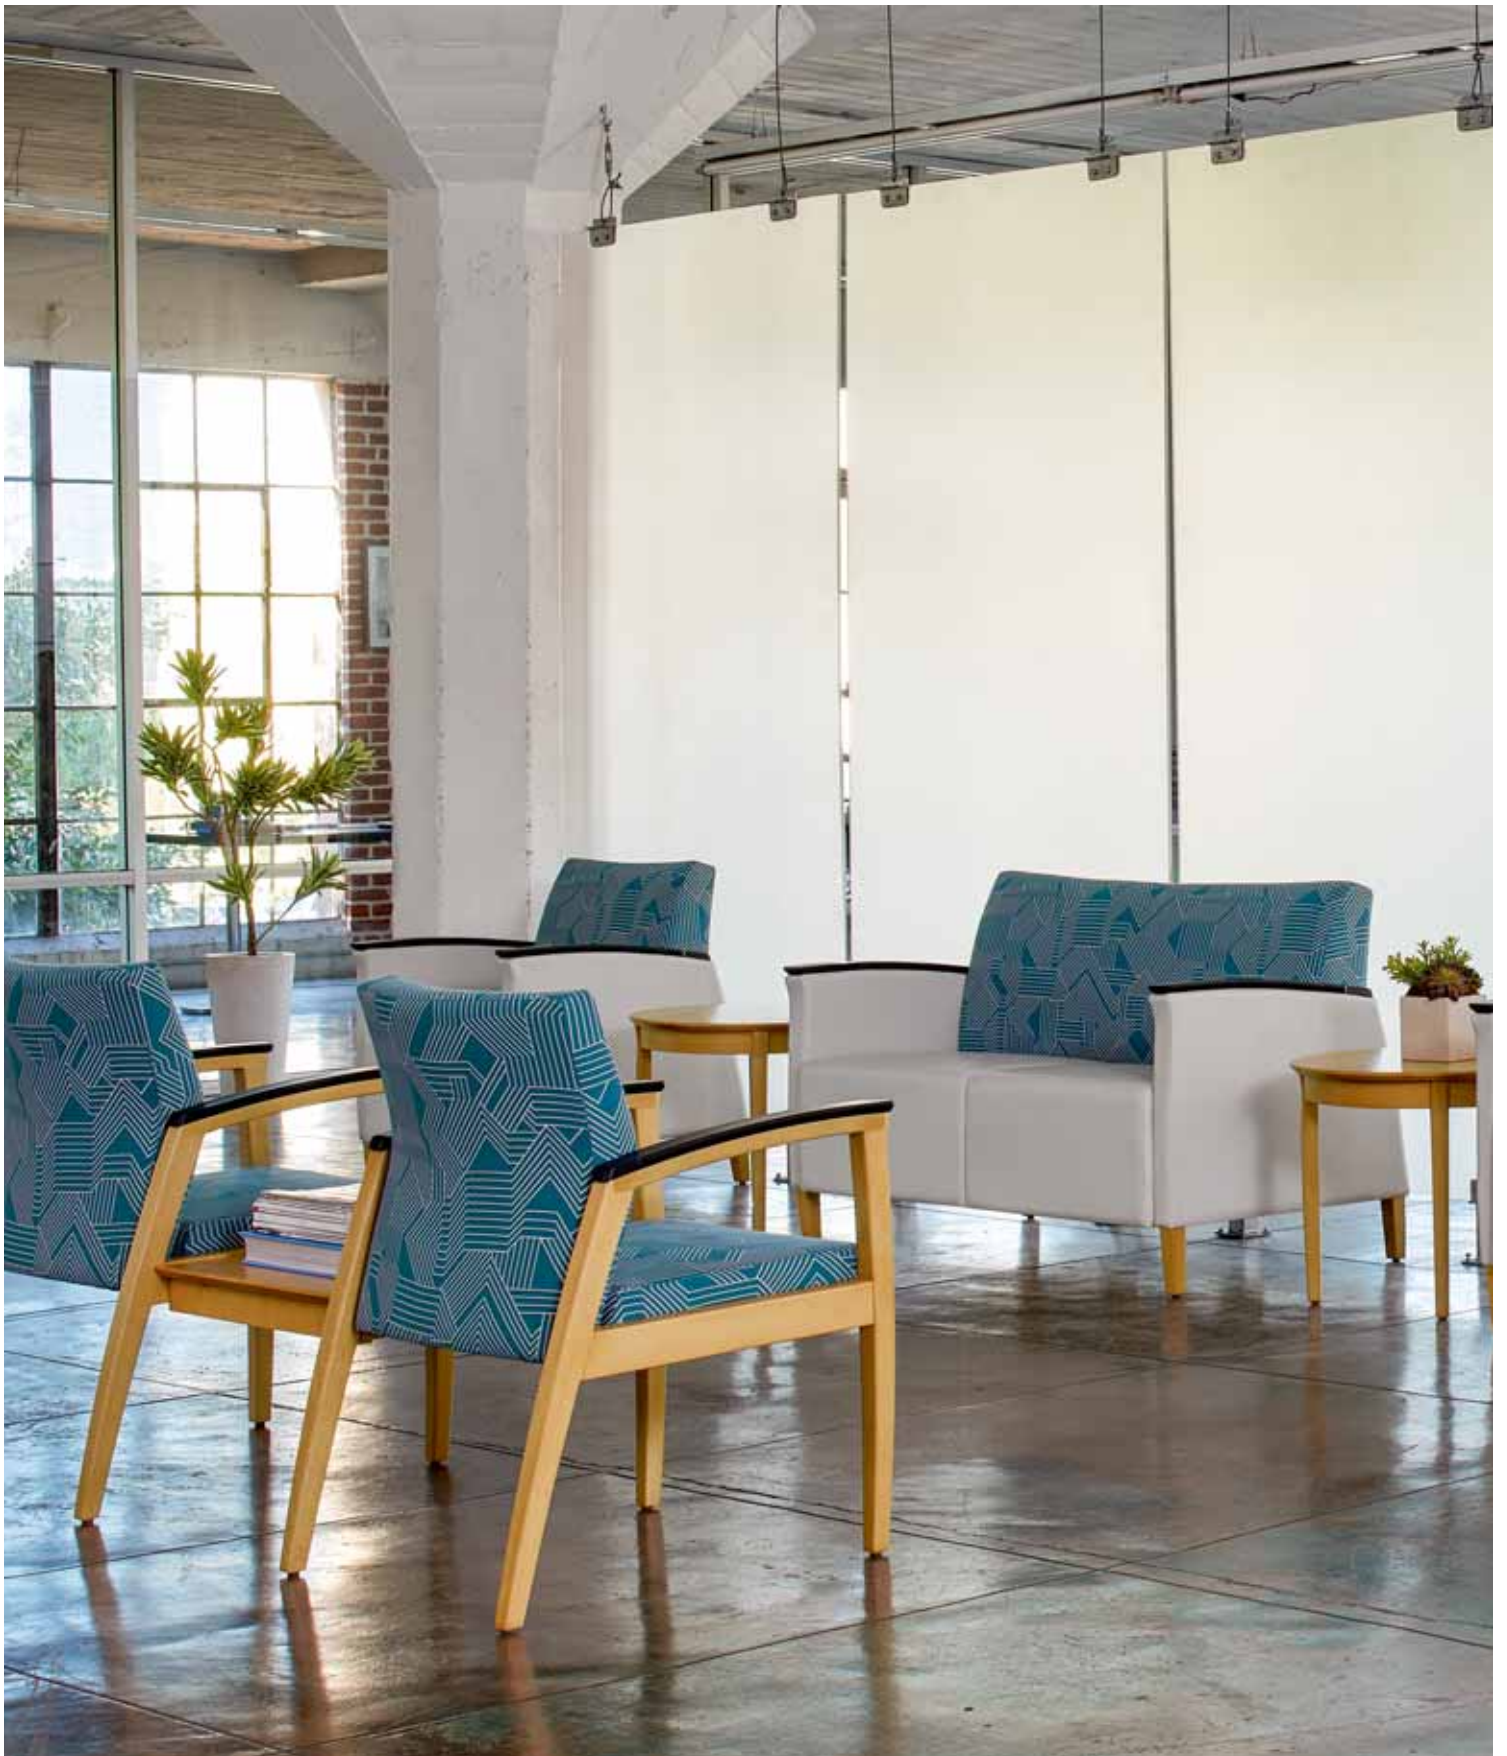

Lounge chairs, love seats and accompanying Haven tandem guest units combine effortlessly with occasional tables to form a cohesive and comfortable space.