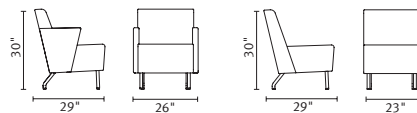

- > LOUNGE #4290
- > ARMS
- > FIXED LEGS

- > LOUNGE #4295
- > ARMS
- > CASTERS

- > LOUNGE #4290-TAR
- > ARMS
- > ROTATING TABLET
- > POWER TRAY
- > FIXED LEGS

- > LOUNGE #4285-TAL
- > ARMLESS
- > ROTATING TABLET
- > CASTERS

> INTIMA MODULAR #4240
 > QUARTER-ROUND UNIT
 > HEADREST

> LOUNGE #4295
 > ARMS
 > CASTERS

> LOUNGE #4295-CR-P
 > ARMS
 > FIXED LEGS FRONT
 > CASTERS REAR
 > PULL HANDLE

PRODUCT SPECIFICATIONS

Arm and armless models available with fixed legs, casters, or in combination. Distinctive arm design enables freedom to move about from the seated position.

Signature metal leg available in three powdercoat finishes with 7¹/₄" height clearance in front and 6¹/₄" in back.

Optional accessories include rotating tablet, power tray and pull handle. Coordinates with Intima seating and table collections.