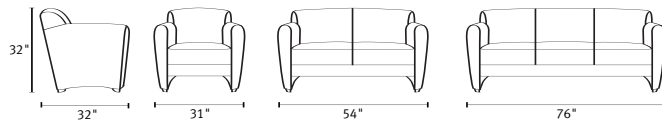

MILANO

DESIGNING OPTIONS | FURNISHING ANSWERS

arcadia

PRODUCT SPECIFICATIONS

Available in lounge, love seat and sofa models. Elliptical arms feature subtle upholstery detail across the apex.

Graceful curvature at the base is visible on three sides to complete its distinguished appeal.

All standard and custom wood finishes available on Maple legs.

DESIGNED BY DAVID DAHL & CARL MULLER

Pictured above: Lounge #1981, and Loveseat #1982.  
Pictured on the cover: Lounge #1981.

P 714.562.8200 | 800.585.5957 F 714.562.8202  
5692 FRESCA DRIVE, LA PALMA, CA 90623  
WWW.ARCADIACONTRACT.COM